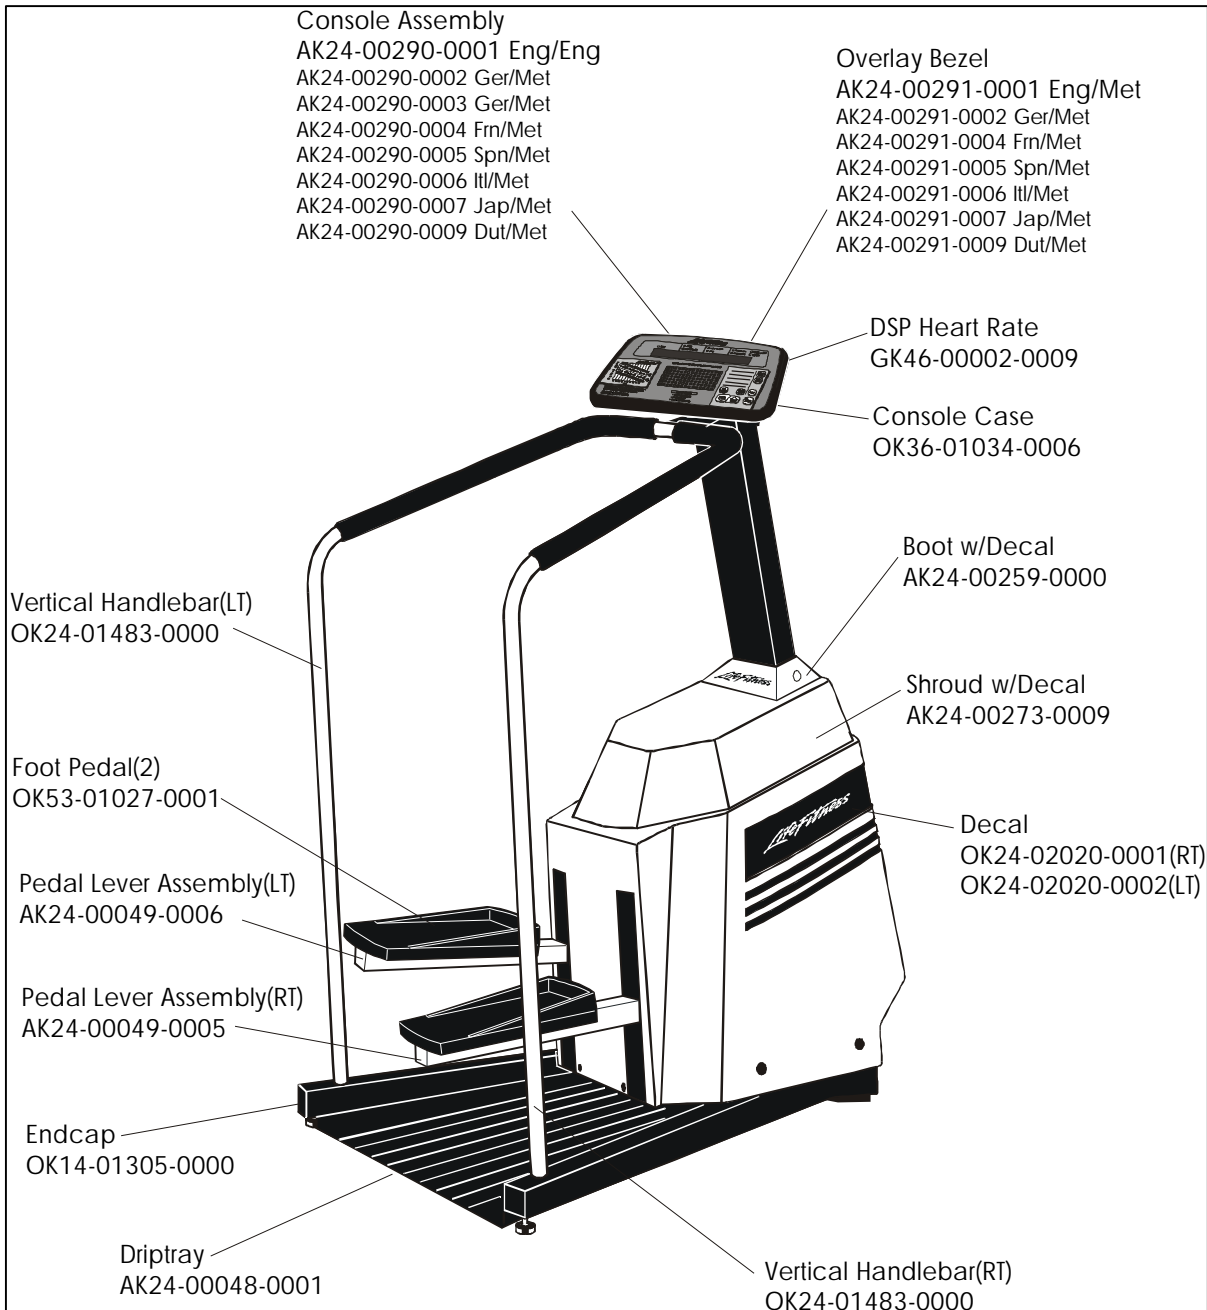

**LS-9100T
STAIRCLIMBERS**

GK24-00025-XXXX
SN: 218304 - UP

**LS-9100T
STAIRCLIMBERS**

GK24-00025-XXXX
SN: 218304 - UP

**LS-9100T
STAIRCLIMBERS**

GK24-00025-XXXX
SN: 218304 - UP