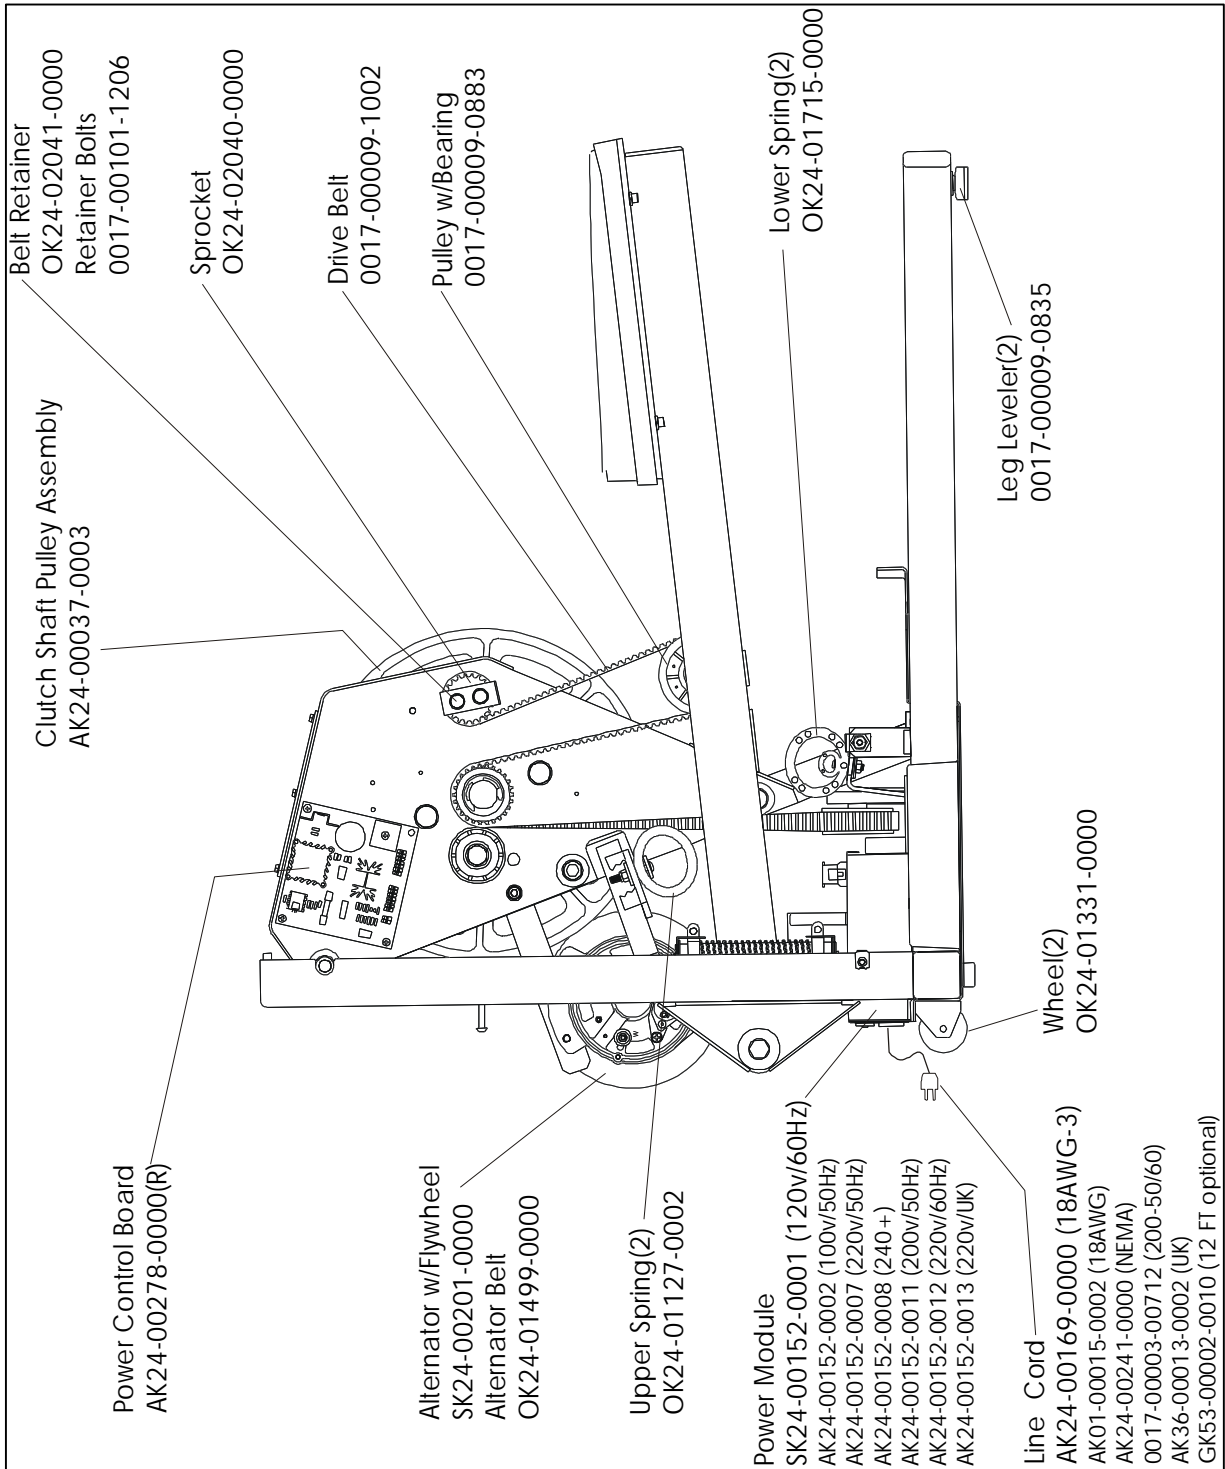

**LS-9100T
STAIRCLIMBERS**

GK24-00025-XXXX
SN: 218304 - UP

**LS-9100T
STAIRCLIMBERS**

GK24-00025-XXXX
SN: 218304 - UP

**LS-9100T
STAIRCLIMBERS**

GK24-00025-XXXX
SN: 218304 - UP